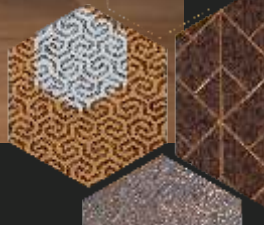

CHARCOAL

SHOW WHAT MAKES
YOU DIFFERENT

RAWCUT®

The Crust of Creation

CHARCOAL PANELS