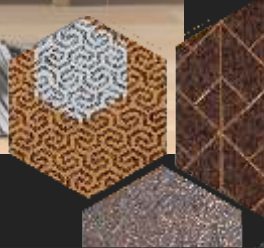

CHARCOAL

SHOW WHAT MAKES
YOU DIFFERENT

RAWCUT®

The Crust of Creation

CHARCOAL PANELS