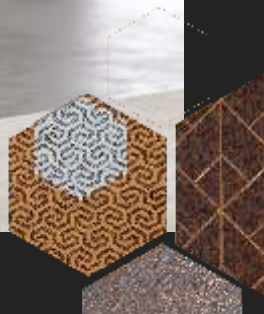

CHARCOAL

SHOW WHAT MAKES
YOU DIFFERENT

RAWCUT®

The Crust of Creation

CHARCOAL PANELS