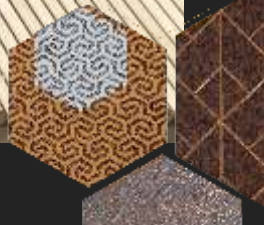

CHARCOAL

SHOW WHAT MAKES
YOU DIFFERENT

RAWCUT®

The Crust of Creation

CHARCOAL PANELS