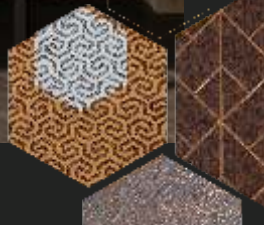

CHARCOAL

SHOW WHAT MAKES
YOU DIFFERENT

RAWCUT®

The Crust of Creation

CHARCOAL PANELS