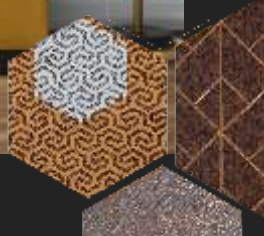

CHARCOAL

SHOW WHAT MAKES
YOU DIFFERENT

RAWCUT®

The Crust of Creation

CHARCOAL PANELS