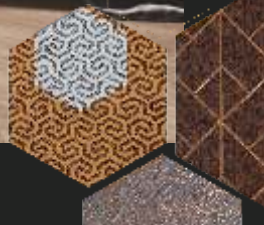

CHARCOAL

SHOW WHAT MAKES
YOU DIFFERENT

RAWCUT®

The Crust of Creation

CHARCOAL PANELS