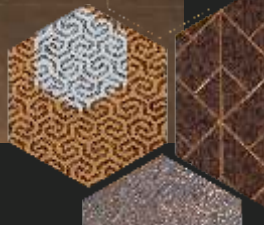

CHARCOAL

SHOW WHAT MAKES
YOU DIFFERENT

RAWCUT®

The Crust of Creation

CHARCOAL PANELS