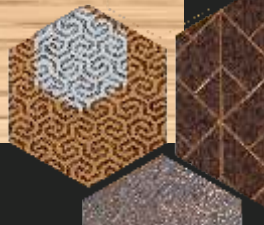

WATER RESISTANT

TERMITE RESISTANT

SUPERIOR & HIGHGRADE PS

BORER RESISTANT

ABROTAPE

CHARCOAL

SHOW WHAT MAKES
YOU DIFFERENT

RAWCUT®

The Crust of Creation

CHARCOAL PANELS

CHARCOAL

SHOW WHAT MAKES
YOU DIFFERENT

RAW CUT®

The Crust of Creation

RC - 5522 | 8X4 Ft

RC - 3314 ★★ | 8X2 Ft