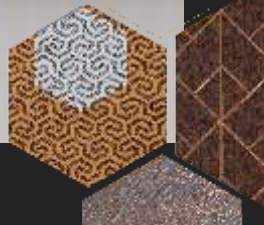

CHARCOAL

SHOW WHAT MAKES
YOU DIFFERENT

RAWCUT®

The Crust of Creation

CHARCOAL PANELS