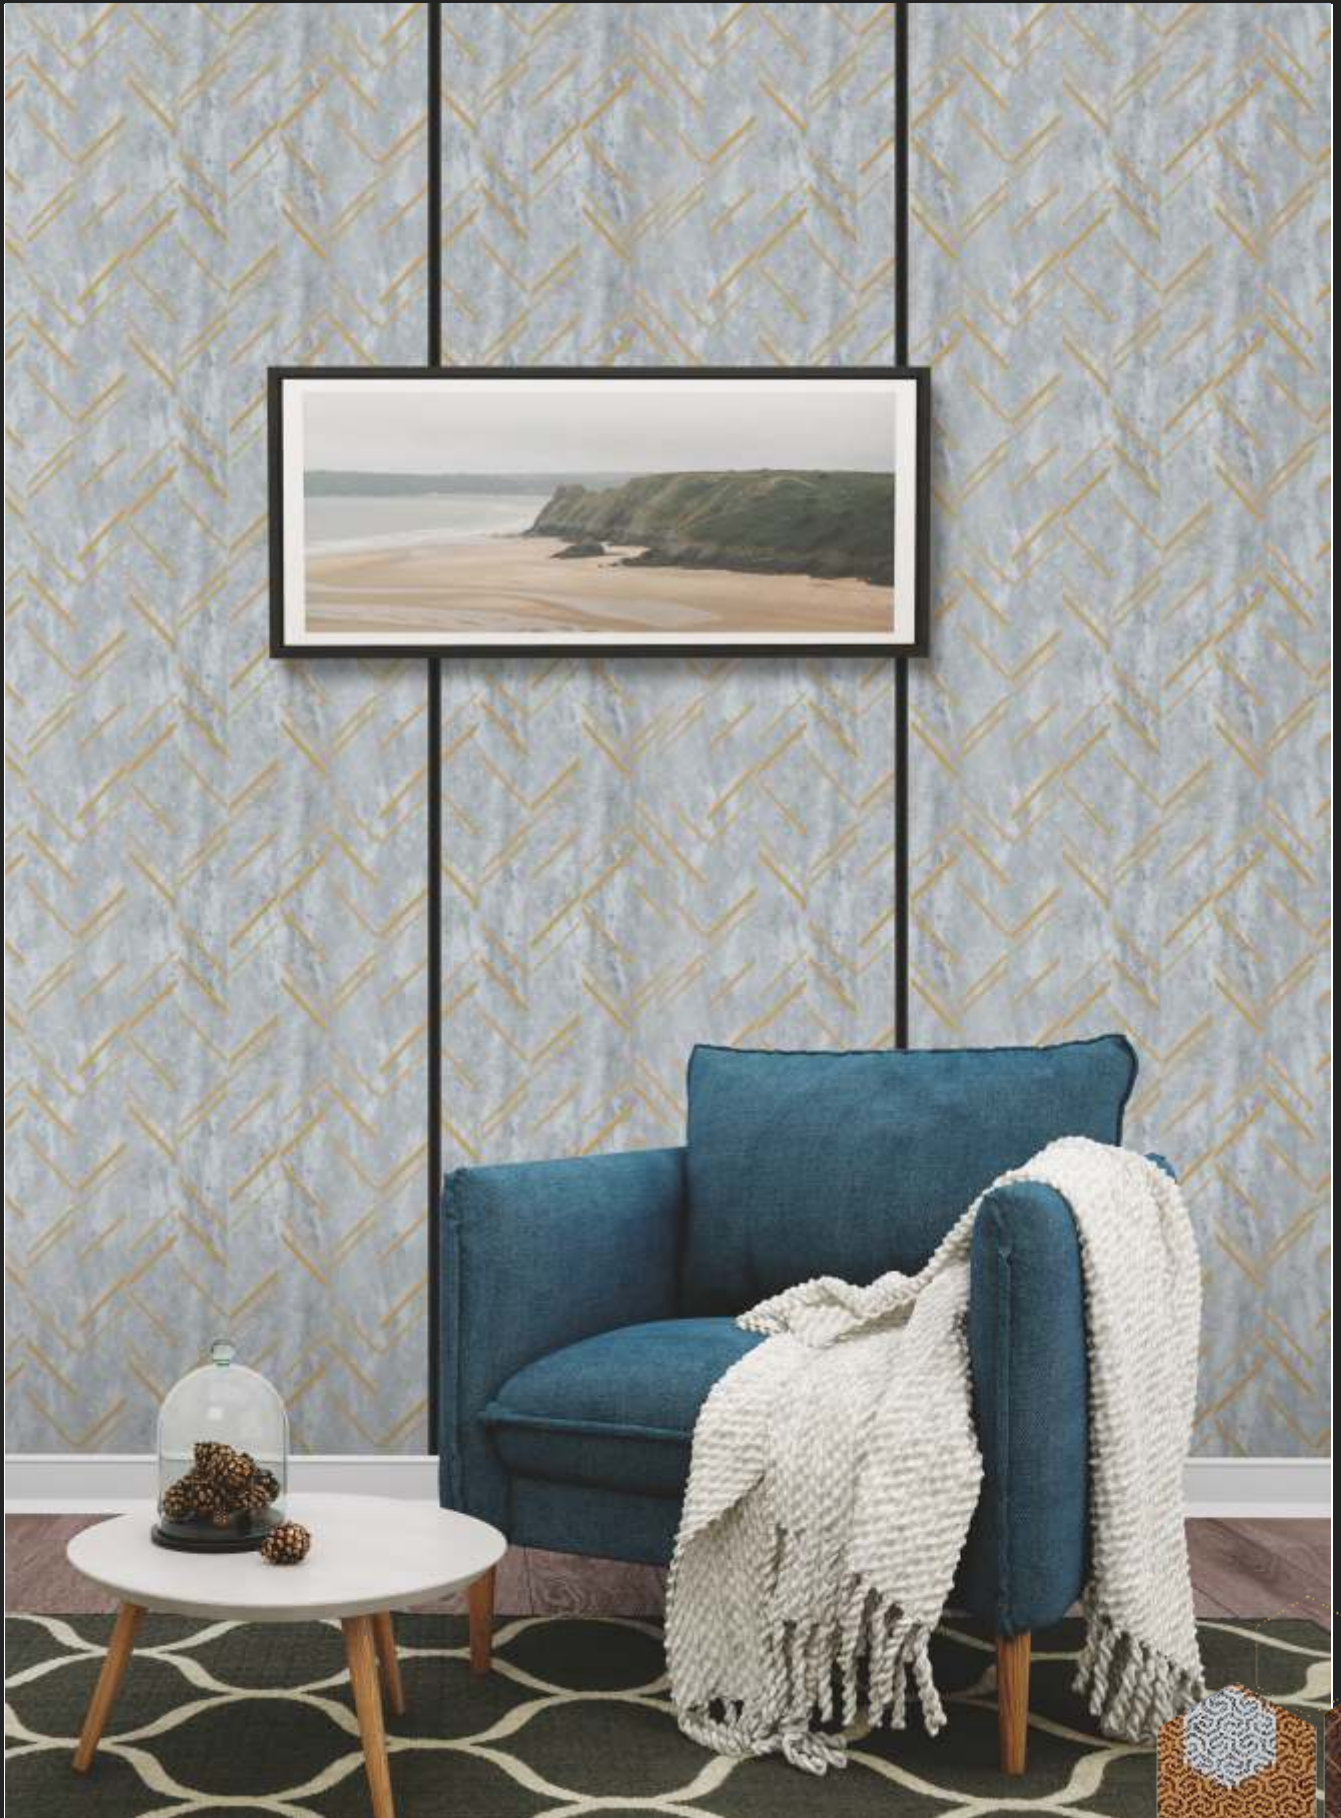

The Crust of Creation

CHARCOAL PANELS

CHARCOAL

SHOW WHAT MAKES
YOU DIFFERENT

RAW CUT®

The Crust of Creation

RC - 5521 | 8X4 Ft

RC - 5520 | 8X4 Ft