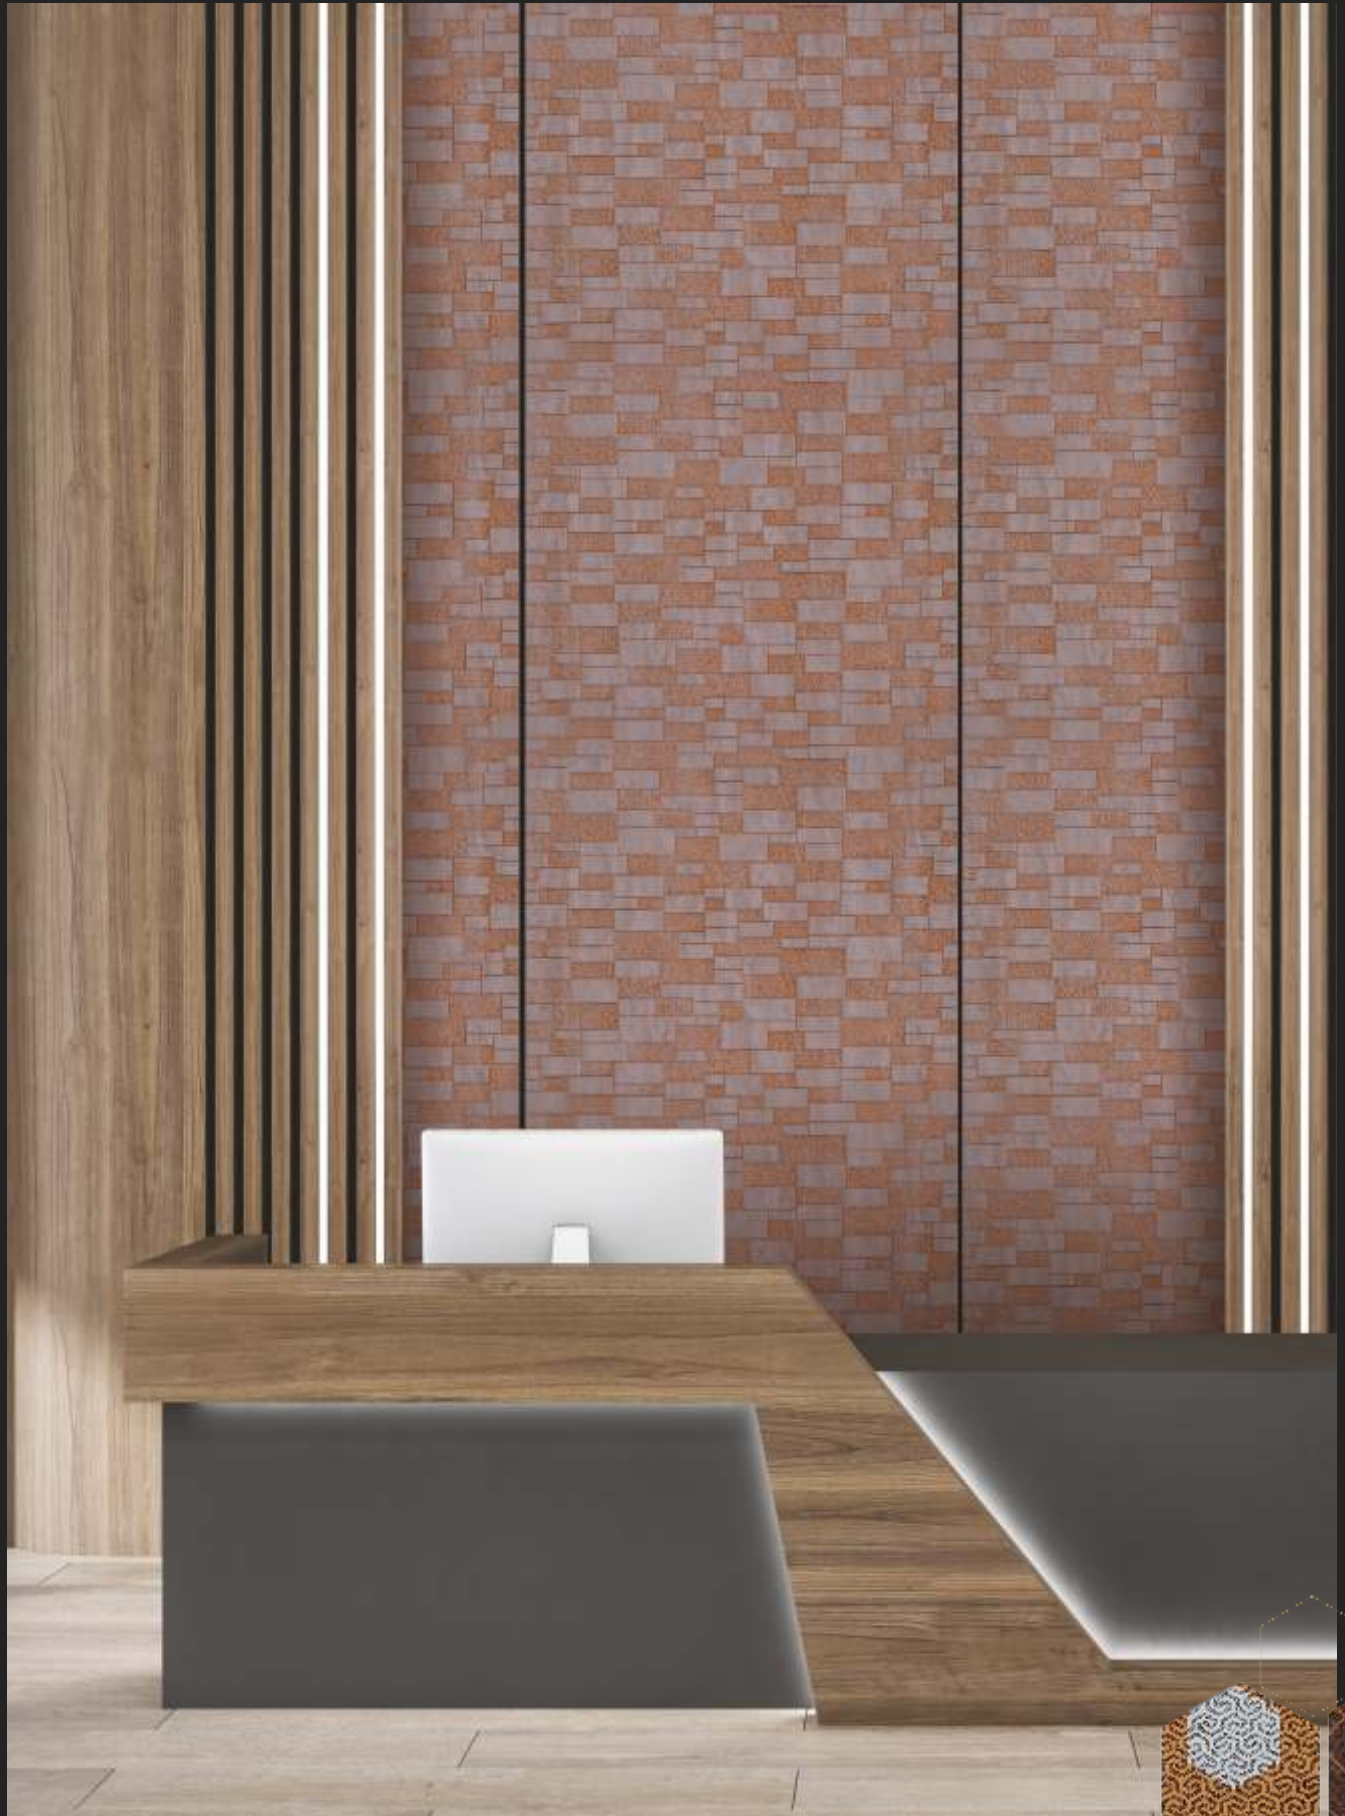

The Crust of Creation

CHARCOAL PANELS

CHARCOAL

SHOW WHAT MAKES
YOU DIFFERENT

RAW CUT®

The Crust of Creation

RC - 872 ★★ | 8X2 Ft

RC - 871 ★★ | 8X2 Ft