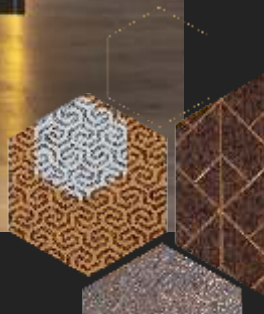

CHARCOAL

SHOW WHAT MAKES
YOU DIFFERENT

RAWCUT®

The Crust of Creation

CHARCOAL PANELS