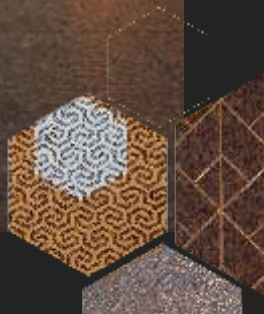

The Crust of Creation

CHARCOAL PANELS

CHARCOAL

SHOW WHAT MAKES
YOU DIFFERENT

RAW CUT®

The Crust of Creation

RC - 872 ★★ | 8X2 Ft

RC - 871 ★★ | 8X2 Ft

WATER RESISTANT

TERMITE RESISTANT

SUPERIOR & HIGHGRADE PS

BORER RESISTANT

ABROTAPE

CHARCOAL

SHOW WHAT MAKES
YOU DIFFERENT

RAWCUT®

The Crust of Creation

CHARCOAL PANELS

CHARCOAL

SHOW WHAT MAKES
YOU DIFFERENT

RAW CUT®

The Crust of Creation

RC - 873 ★★ | 8X2 Ft

RC - 874 ★★ | 8X2 Ft