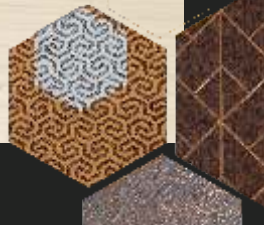

CHARCOAL

SHOW WHAT MAKES
YOU DIFFERENT

RAWCUT®

The Crust of Creation

CHARCOAL PANELS