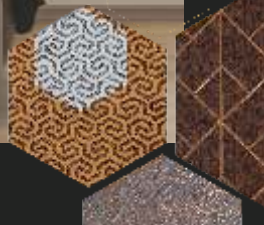

CHARCOAL

SHOW WHAT MAKES
YOU DIFFERENT

RAWCUT®

The Crust of Creation

CHARCOAL PANELS