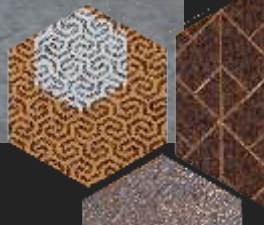

CHARCOAL

SHOW WHAT MAKES
YOU DIFFERENT

RAWCUT®

The Crust of Creation

CHARCOAL PANELS