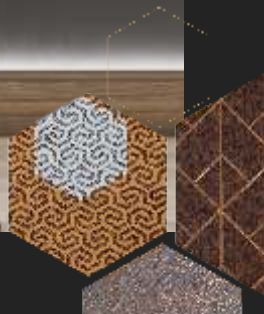

CHARCOAL

SHOW WHAT MAKES
YOU DIFFERENT

RAWCUT®

The Crust of Creation

CHARCOAL PANELS