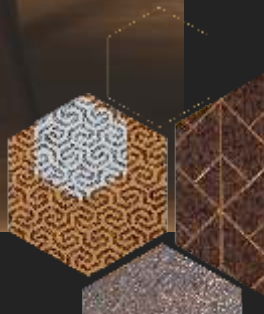

CHARCOAL

SHOW WHAT MAKES
YOU DIFFERENT

RAWCUT®

The Crust of Creation

CHARCOAL PANELS